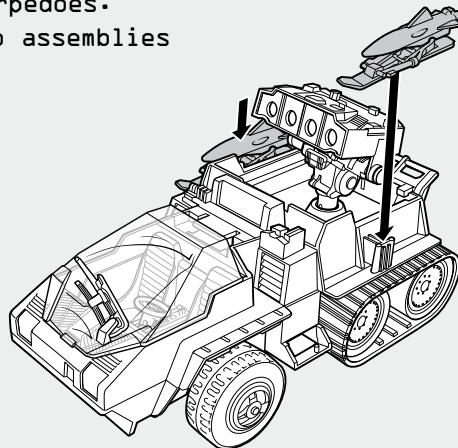

# GI JOE

THE RISE OF COBRA

**WARNING:**  
CHOKING HAZARD-Small parts.  
Not for children under 3 years.

Some assembly required.  
No tools needed.

**AGES 4+**  
93773/68971 Asst.

## WOLF HOUND™ WITH WHITEOUT™

1. Attach turret and missile launcher to vehicle.

3. Attach windshield to vehicle.

4. Attach wiper to windshield.

2. Attach steering wheel to vehicle.

5. Attach skis to torpedoes.  
Attach ski/torpedo assemblies to vehicle.

Insert 4 missiles. Slide trigger to launch missiles.

Open canopy, insert figure.

Peel and apply labels as shown.

APPLY REMAINING LABELS ANYWHERE ON THE VEHICLE.

Some poses may require hand support. Product and colors may vary.  
 © 2009 Paramount Pictures Corporation. All rights reserved.  
 ®\* and/or™\* & © 2009 Hasbro. All Rights Reserved.™ & ® denote U.S. Trademarks.