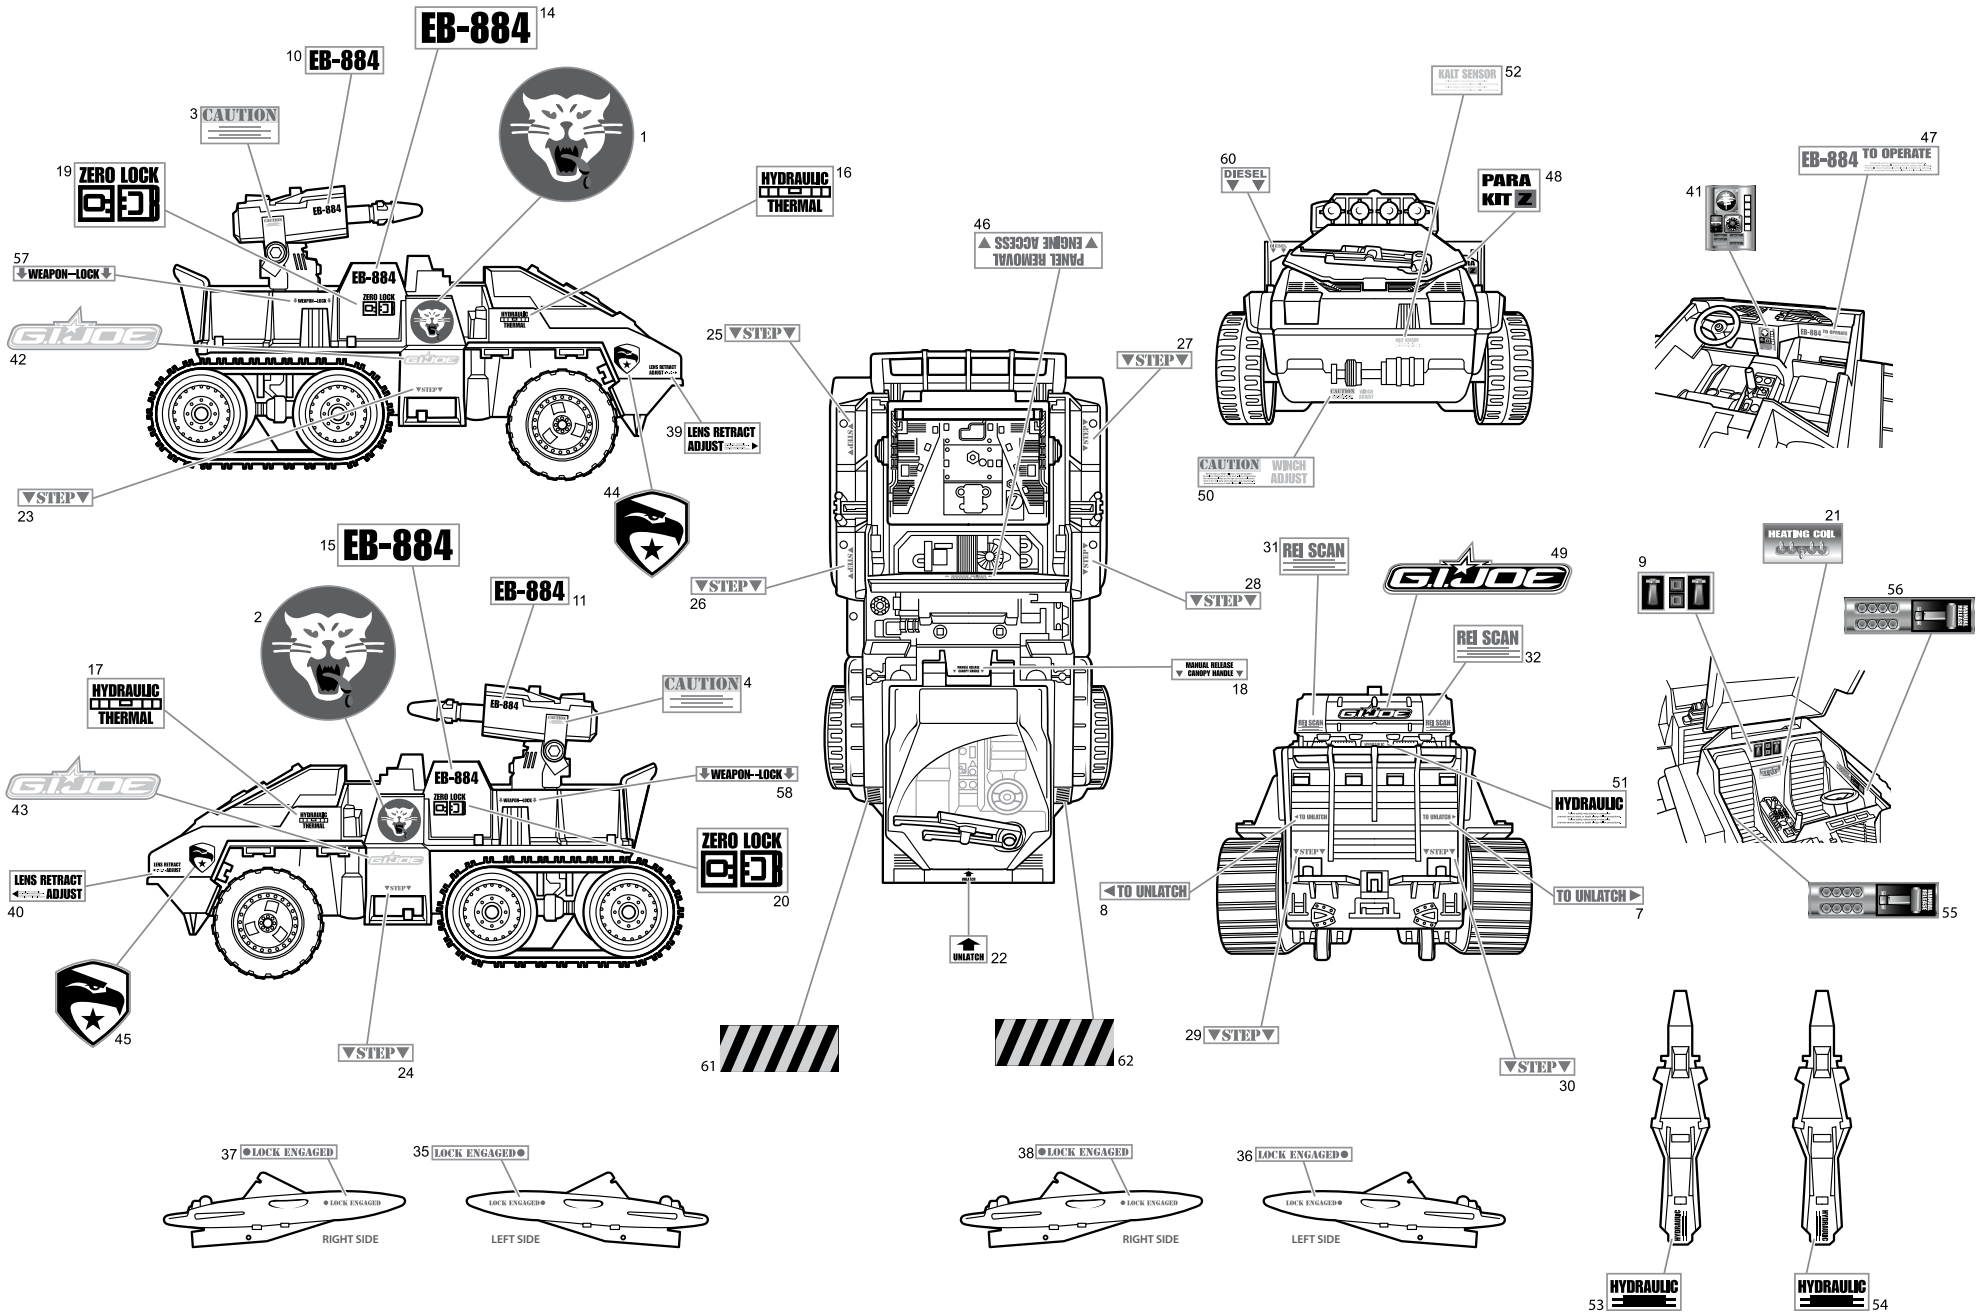

# GI JOE

THE RISE OF COBRA

**WARNING:**  
CHOKING HAZARD-Small parts.  
Not for children under 3 years.

Some assembly required.  
No tools needed.

**AGES 4+**  
93773/68971 Asst.

## WOLF HOUND™ WITH WHITEOUT™

1. Attach turret and missile launcher to vehicle.

3. Attach windshield to vehicle.

4. Attach wiper to windshield.

2. Attach steering wheel to vehicle.

5. Attach skis to torpedoes.  
Attach ski/torpedo assemblies to vehicle.

Insert 4 missiles. Slide trigger to launch missiles.

Open canopy, insert figure.

Peel and apply labels as shown.

APPLY REMAINING LABELS ANYWHERE ON THE VEHICLE.

Some poses may require hand support. Product and colors may vary.  
 © 2009 Paramount Pictures Corporation. All rights reserved.  
 ®\* and/or™\* & © 2009 Hasbro. All Rights Reserved.™ & ® denote U.S. Trademarks.