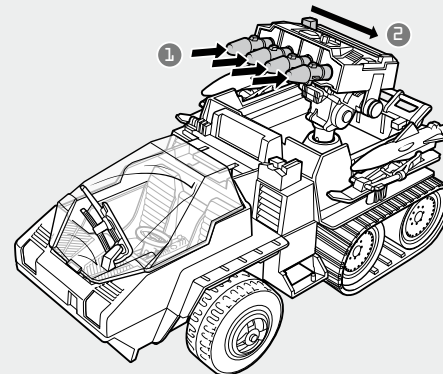

## WOLF HOUND™ WITH WHITEOUT™

1. Attach turret and missile launcher to vehicle.

3. Attach windshield to vehicle.

4. Attach wiper to windshield.

2. Attach steering wheel to vehicle.

5. Attach skis to torpedoes.  
Attach ski/torpedo assemblies to vehicle.

Insert 4 missiles. Slide trigger to launch missiles.

Open canopy, insert figure.

Peel and apply labels as shown.

APPLY REMAINING LABELS ANYWHERE ON THE VEHICLE.

Some poses may require hand support. Product and colors may vary.  
 © 2009 Paramount Pictures Corporation. All rights reserved.  
 ®\* and/or™\* & © 2009 Hasbro. All Rights Reserved.™ & ® denote U.S. Trademarks.