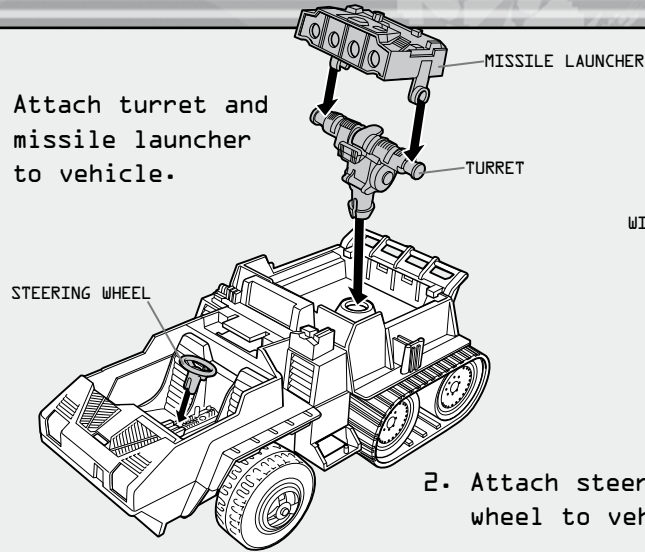

# GI JOE

THE RISE OF COBRA

**WARNING:**  
CHOKING HAZARD-Small parts.  
Not for children under 3 years.

Some assembly required.  
No tools needed.

**AGES 4+**  
93773/68971 Asst.

## WOLF HOUND™ WITH WHITEOUT™

1. Attach turret and missile launcher to vehicle.

3. Attach windshield to vehicle.

4. Attach wiper to windshield.

2. Attach steering wheel to vehicle.

5. Attach skis to torpedoes.  
Attach ski/torpedo assemblies to vehicle.