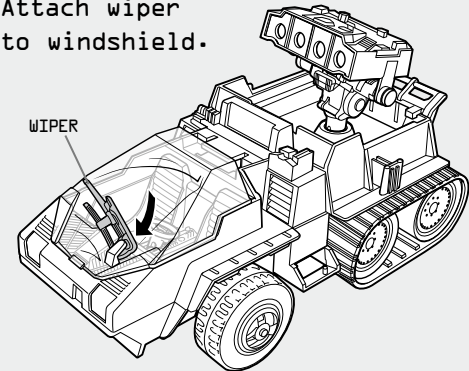

# GI JOE

THE RISE OF COBRA

**WARNING:**  
CHOKING HAZARD-Small parts.  
Not for children under 3 years.

Some assembly required.  
No tools needed.

**AGES 4+**  
93773/68971 Asst.

## WOLF HOUND™ WITH WHITEOUT™

1. Attach turret and missile launcher to vehicle.

3. Attach windshield to vehicle.

4. Attach wiper to windshield.

2. Attach steering wheel to vehicle.

5. Attach skis to torpedoes.  
Attach ski/torpedo assemblies to vehicle.

Insert 4 missiles. Slide trigger to launch missiles.

Open canopy, insert figure.

Peel and apply labels as shown.

APPLY REMAINING LABELS ANYWHERE ON THE VEHICLE.

Some poses may require hand support. Product and colors may vary.  
 © 2009 Paramount Pictures Corporation. All rights reserved.  
 ®\* and/or™\* & © 2009 Hasbro. All Rights Reserved.™ & ® denote U.S. Trademarks.