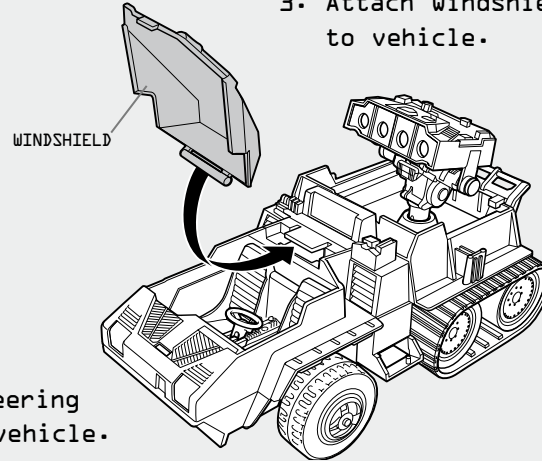

# GI JOE

THE RISE OF COBRA

**WARNING:**  
CHOKING HAZARD-Small parts.  
Not for children under 3 years.

Some assembly required.  
No tools needed.

**AGES 4+**  
93773/68971 Asst.

## WOLF HOUND™ WITH WHITEOUT™

1. Attach turret and missile launcher to vehicle.

3. Attach windshield to vehicle.

4. Attach wiper to windshield.

2. Attach steering wheel to vehicle.

5. Attach skis to torpedoes.  
Attach ski/torpedo assemblies to vehicle.