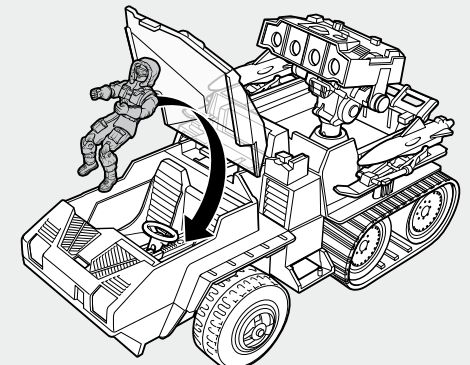

# GI JOE

THE RISE OF COBRA

**WARNING:**  
CHOKING HAZARD-Small parts.  
Not for children under 3 years.

Some assembly required.  
No tools needed.

**AGES 4+**  
93773/68971 Asst.

## WOLF HOUND™ WITH WHITEOUT™

1. Attach turret and missile launcher to vehicle.

3. Attach windshield to vehicle.

4. Attach wiper to windshield.

2. Attach steering wheel to vehicle.

5. Attach skis to torpedoes.  
Attach ski/torpedo assemblies to vehicle.

Insert 4 missiles. Slide trigger to launch missiles.

Open canopy, insert figure.

Peel and apply labels as shown.

APPLY REMAINING LABELS ANYWHERE ON THE VEHICLE.

Some poses may require hand support. Product and colors may vary.  
 © 2009 Paramount Pictures Corporation. All rights reserved.  
 ®\* and/or™\* & © 2009 Hasbro. All Rights Reserved.™ & ® denote U.S. Trademarks.